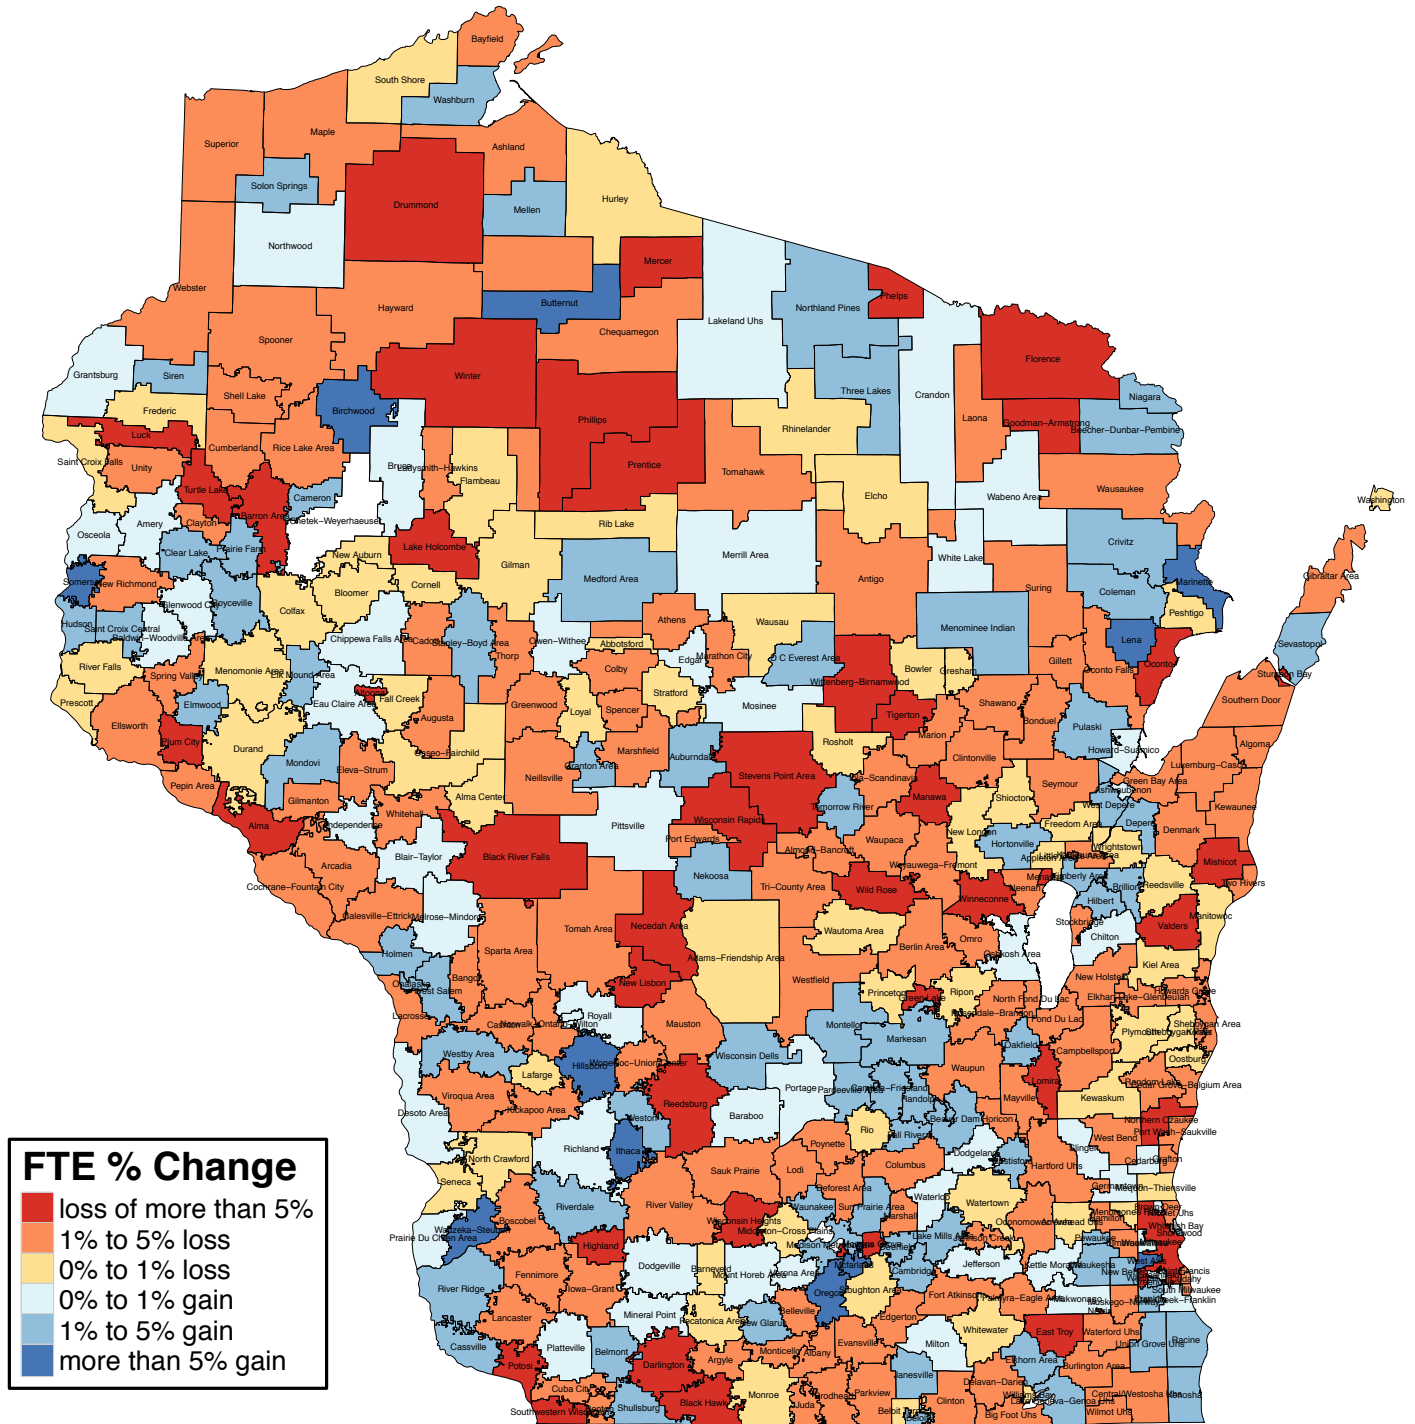

Wisconsin Teacher Position Changes 2010-2011

Data Source:
Wisconsin Department of Public
Instruction PI 1202 Staff Report
April 2012